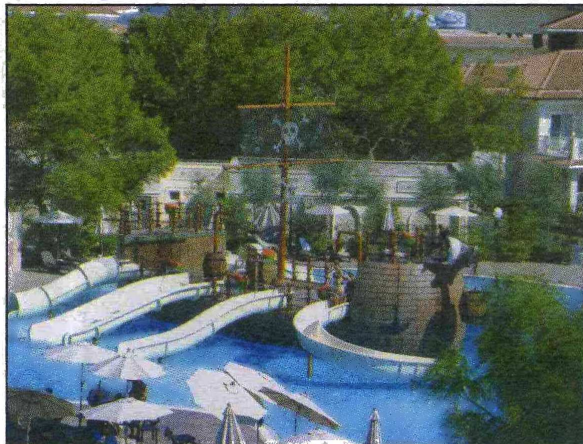

Ali Bey Premier Waterpark Resort highlighted by Polin equipment

Ali Bey Premier, a five-star beachfront resort hotel located in Antalya, Turkey, features a large waterpark with equipment designed, manufactured and installed by Turkey-based Polin Waterparks and Pool Systems.

Having opened mid-June 2010, the resort's waterpark is situated along the Mediterranean coast and offers 26 custom-designed waterslides available only to hotel guests. The waterpark also contains a first class open buffet restaurant and a cafe serving Turkish and international cuisine.

The waterpark at Ali Bey Premier offers rafting rides, inner tube rides, bowl rides, family raft ride, plus a themed interactive waterplay structure, a unique pirate ship, splash pools, several activity pools, a major kids pool and lots of water attractions and slides for small children.

PHOTOS COURTESY POLIN

The Ali Bey Premier Waterpark Resort in Antalya, Turkey features equipment from Polin including top to bottom: a massive slide tower complex, pirate-themed activity slides and a pirate themed play structure.