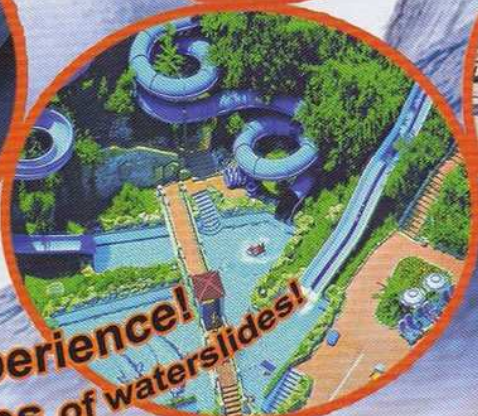

Park management designed the children's area to offer a variety of activities because it puts such a priority on children enjoying themselves. For example, the beach pool and kids activity pool provides toys and slides designed with a child's safety in mind. This area is the perfect place for small children to play in the sand and water, while the kids activity pool—31 inches deep—is more appropriate for children over age 5.

Some of the fun activities and slides in the children's area include:

- Interactive ship with slides and water cannons
- Octopus-themed slide
- Castle playground with slides
- Waterfall
- Mini whale
- Squirting clown head.

# World's Leading Waterpark Manufacturer!

# Polin<sup>®</sup>

ISO 9001:2000 REGISTERED COMPANY

*fun for all*

. Design . Production . Installation . Service .

**30 years of experience!**  
**Hundreds of miles of waterslides!**  
**Millions of smiles!**