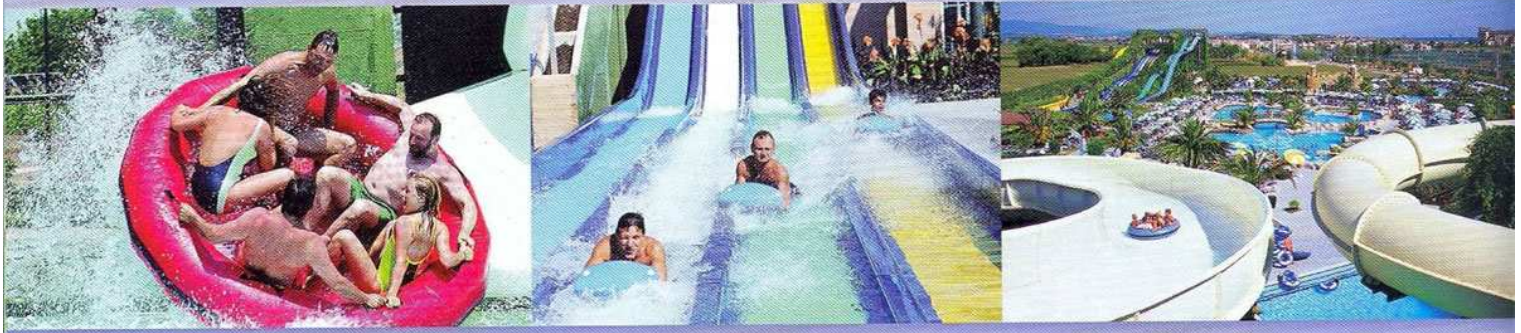

### THE MAIN ATTRACTION

Club AliBey's activity pool (10,764 square feet) is set in the center of waterpark. It consists of many water activities and offers guests a wonderful place to enjoy and relax. It includes the following activities:

- **Wild River.** From the activity pool, guests ride a high-speed, circular path that allows them to relax as the flowing water moves them along.

- **Rain Forest.** In this section of the activity pool, spouts sprinkle water in a gentle rain over guests.
- **Fast-Flow Stream.** Guests can test their resistance in swimming against strong water flow in this region of the pool.
- **Jacuzzi.** Three jacuzzis are part of the activity pool. Each has different functions, and each is large enough to accommodate 30 guests simultaneously. They are perfect options in which guests can relax.
- **Massage Jets.** Massage jets direct their soothing spray against various body parts to relieve aches and pains.
- **Massage Beds.** As guests lay on one of the three massage beds of the activity pool, slow-water bubbles relax the body and feet.
- **Foot-Massage Units.** These massage jets are specially located to reach guests feet.
- **Elbow-Massage Units.** Like the foot-massage units, these jets are designed to massage arms and elbows.

### POOLS FOR KIDS

Spread over 182,988 square feet, the children's complex at Club AliBey is a veritable paradise for kids. This area of the facility boasts an aquapark, waterslides, paddling pool, children's pool, special sand pool for babies and

Park management designed the children's area to offer a variety of activities because it puts such a priority on children enjoying themselves. For example, the beach pool and kids activity pool provides toys and slides designed with a child's safety in mind. This area is the perfect place for small children to play in the sand and water, while the kids activity pool—31 inches deep—is more appropriate for children over age 5.