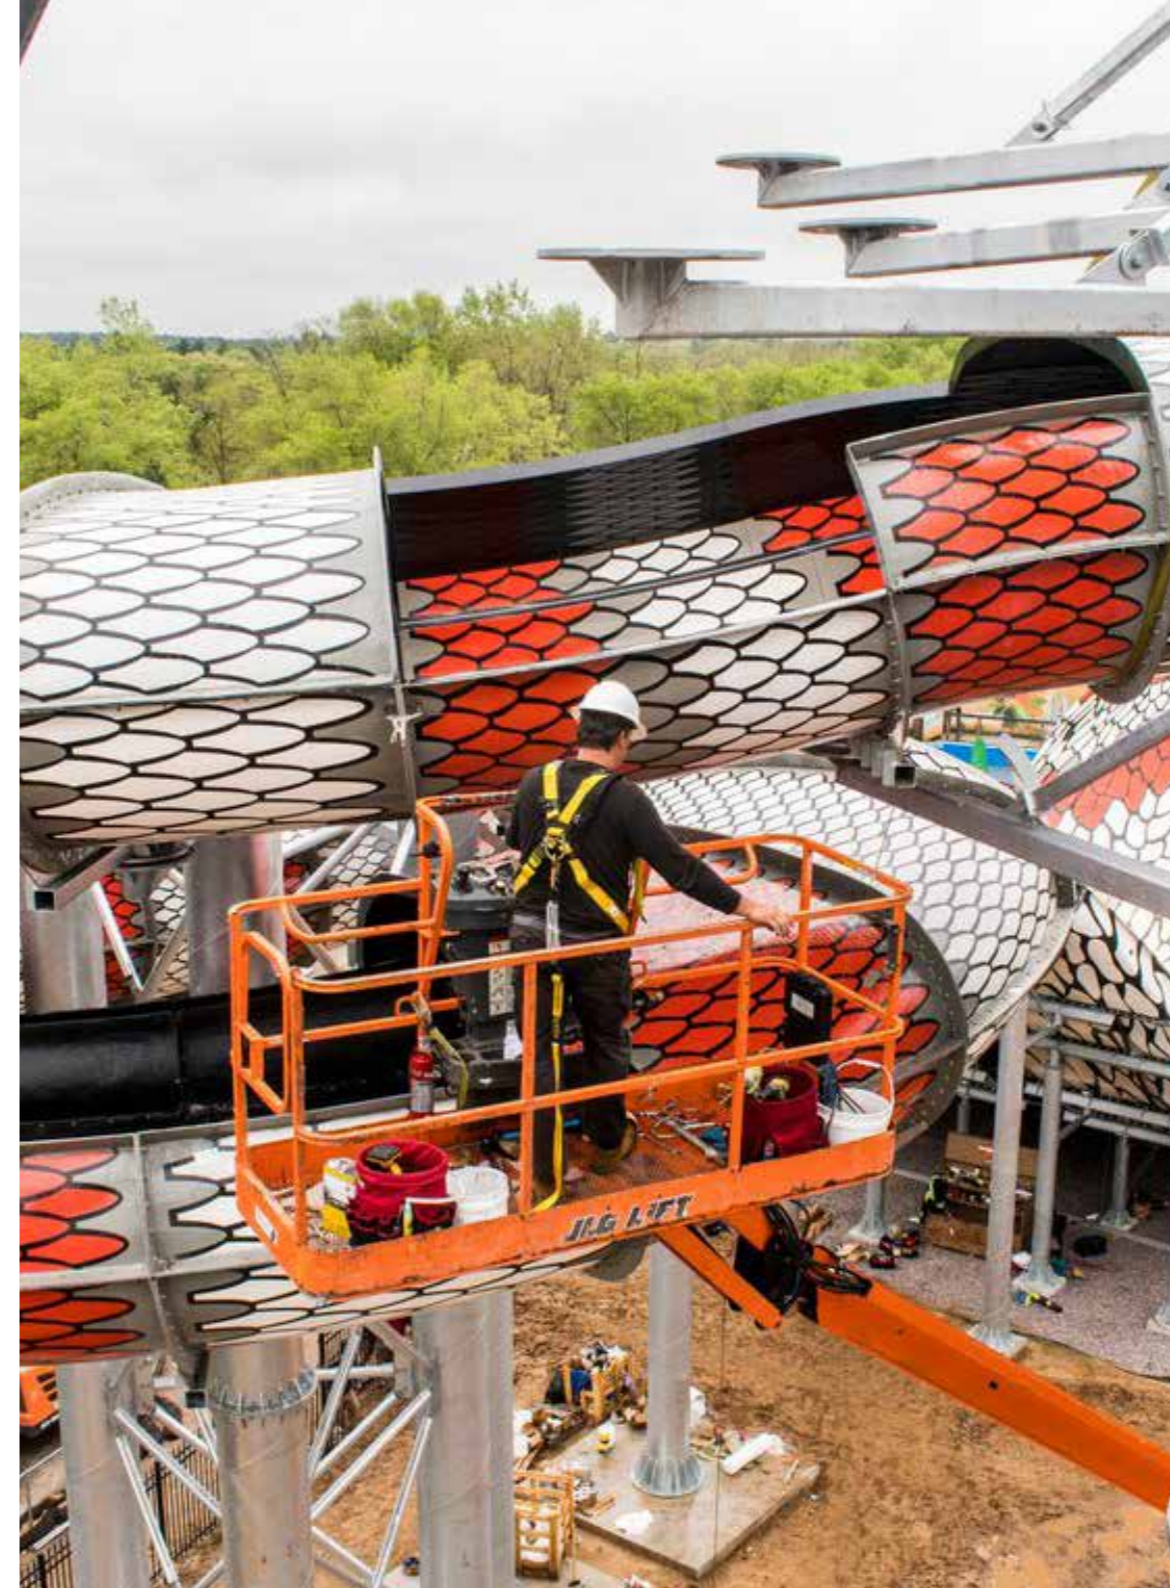

SplashWare

Splash Cube

It allows authentication for the Photo System.

Animation Startup Item

Sliders can select an animation for the Light Effects System on a touchscreen.

START-STOP SAFETY SYSTEM

An important, multifunctional safety device that displays a green light when the slide is clear.

SENSORS

SplashTouch

It is an interactive point-collecting game to renew slides. Requires a ScoreBoard to display results.

Photo System

Takes photos of Guests while sliding. It requires a minimum of two elements long open section.

STARTING POINT

INSIDE THE SLIDE

ENDING POINT

CENTRAL CONTROL UNIT

The centre of the system, settings panel

SplaShare

An online platform to download slide photos

Photo Terminal

After authenticating with a SplashCube and sliding, Guests can access their photos without the help of the staff.

ScoreBoard

Displays the time, speed and SplashTouch score of sliders. High-brightness RGB LED screen.

SENSORS

PolinParkServices

Park Services