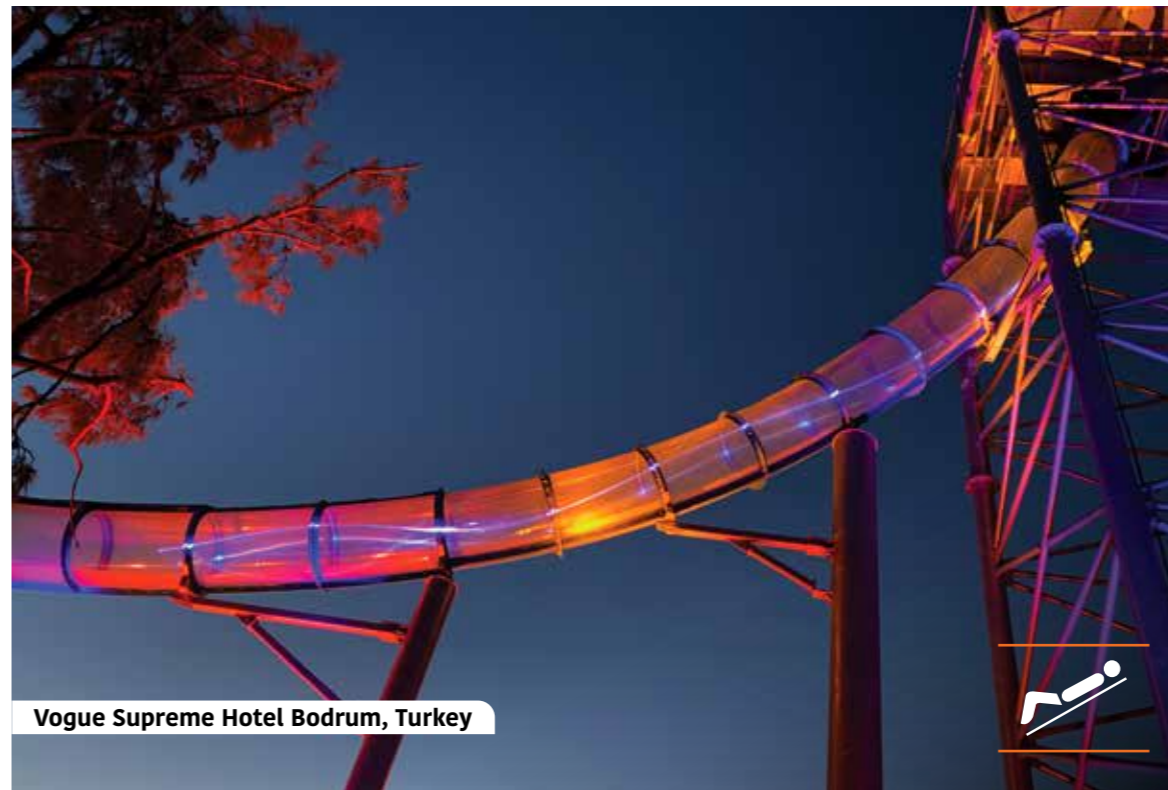

Istralandia Waterpark, Croatia

Letoieto Aquapark, Russia

Vogue Supreme Hotel Bodrum, Turkey

COMPATIBLE WITH