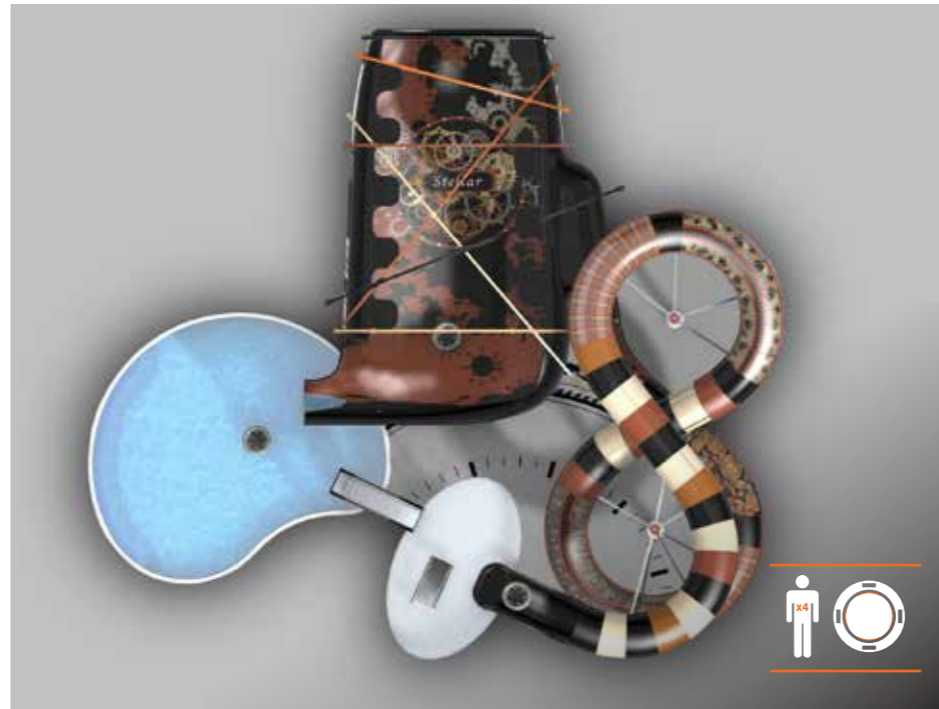

Stellar

A new innovation in waterslide design catapults theming and storytelling to a whole new level. The Stellar waterslide features a built-in, fully formed story that will create a ground-breaking, original perspective on the waterpark industry.

No longer must guests consider an adventure “a long time from now in a galaxy far, far away.” Instead, they can immediately experience the amazing adventure of Stellar, a Galactic Exploration Cruiser in the heart of your waterpark.

COMPATIBLE WITH