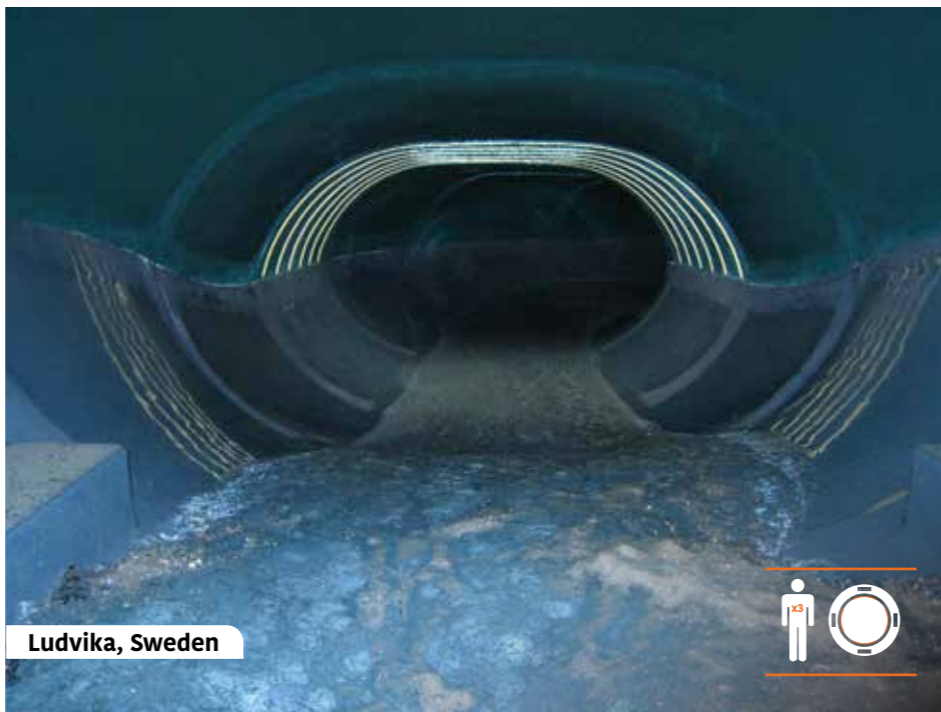

Splash Out Langkawi, Malaysia

COMPANION AWARDS 2019

COMPANION AWARDS 2019

COMPATIBLE WITH

Letoleto Aquapark, Russia

Family Slides

Magic Hole

This enclosed slide, with its unique elliptical shape and flat bottom is a promising slide that will deliver an unforgettable ride experience with twists, turns, and drops. It can be used with single, double, or triple inner tubes, and even family boats that four people. This makes it possible to share the joy of riding with family and friends.

Ludvika, Sweden

COMPATIBLE WITH

Family Slides

Stardust

Using a unique, streamlined geometry, the expertly engineered waterslide allows guests to impact their journey throughout its ellipses and orbits. Guests' weight and movement directly affect their raft's speed and course along the slide's path, delivering endless alternatives as they approach the drop section.