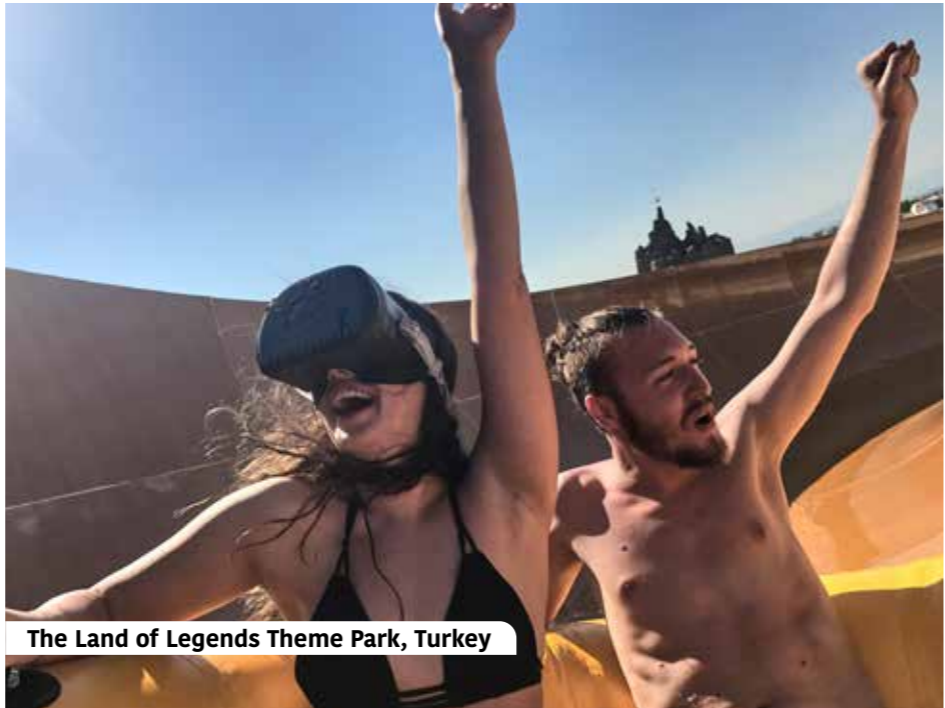

The Land of Legends Theme Park, Turkey